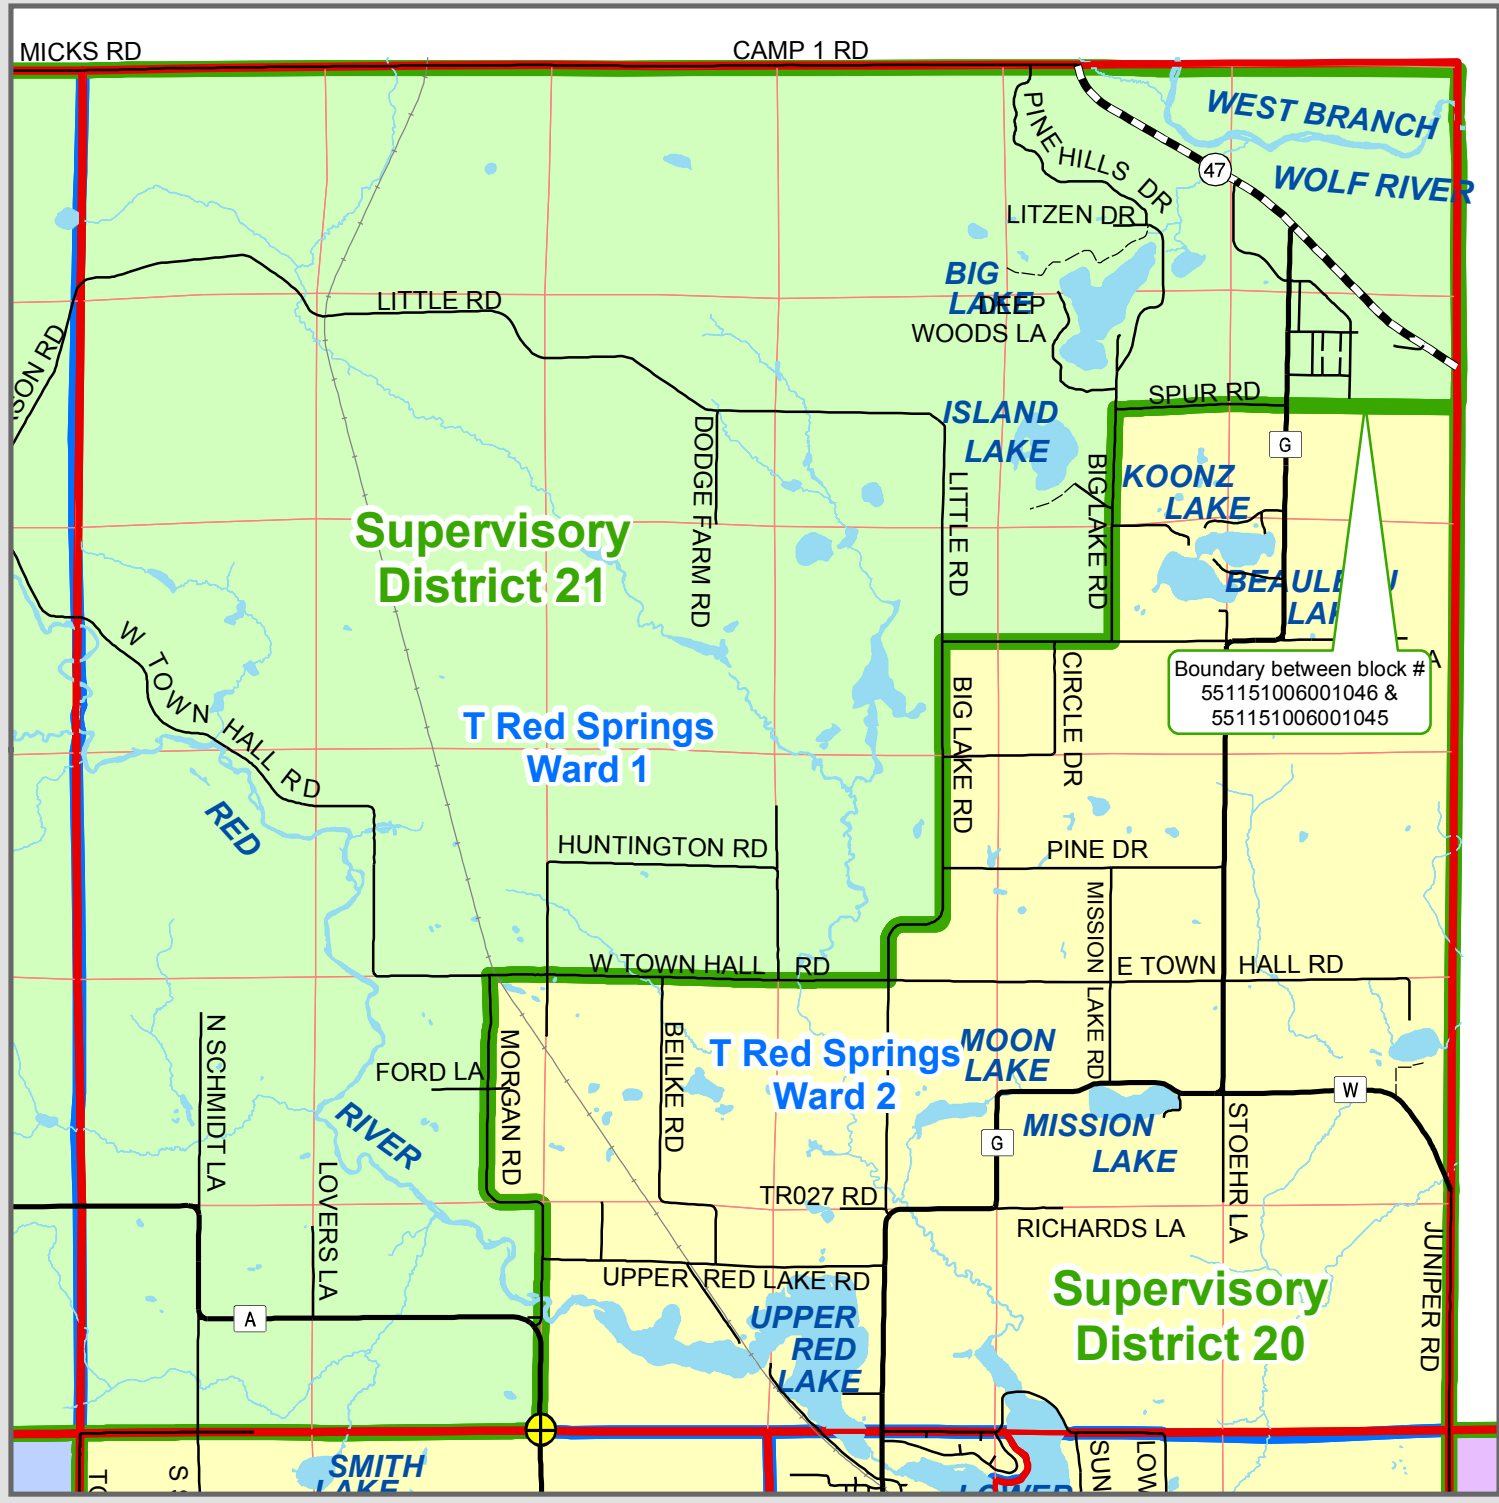

Town of Red Springs Supervisory Districts/Wards 2012-2022

 Supervisory District 20
 Supervisory District 21

Ward Population

Ward 1 = 461
Ward 2 = 464

 Ward description starting points

Supervisory Districts on this map were created by the Shawano County GIS Coordinator under direction from the Shawano County Redistricting Committee and the Shawano County Board. 2011 census data and programs used to create this map were provided by the Wisconsin Legislative Technology Bureau at the direction of the Wisconsin State Legislature.